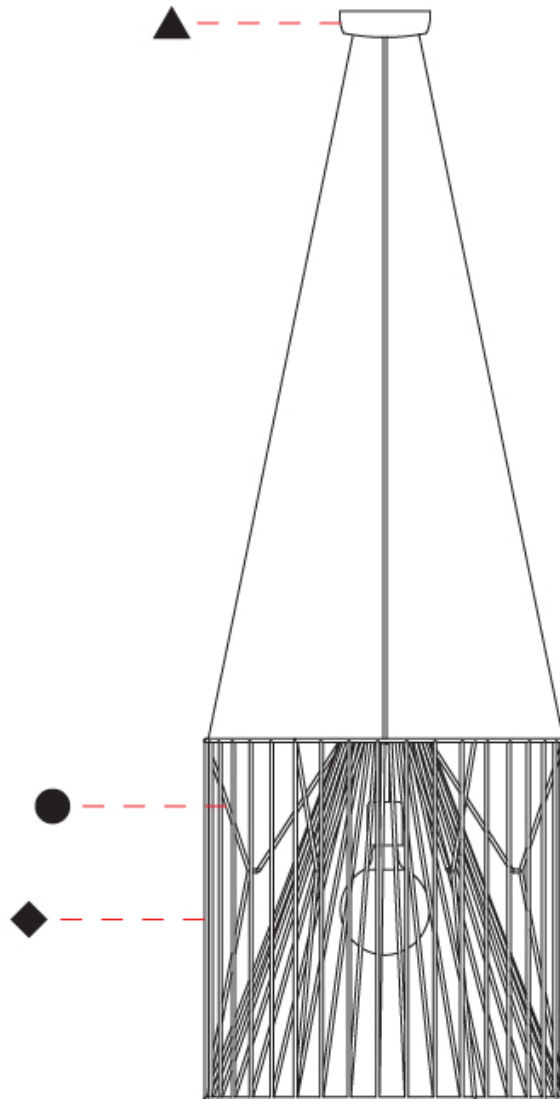

MARIOLA SUSPENSION

D111181-

PROJECT _____

TYPE _____

SPECIFIER _____

QUANTITY _____

DATE _____

D