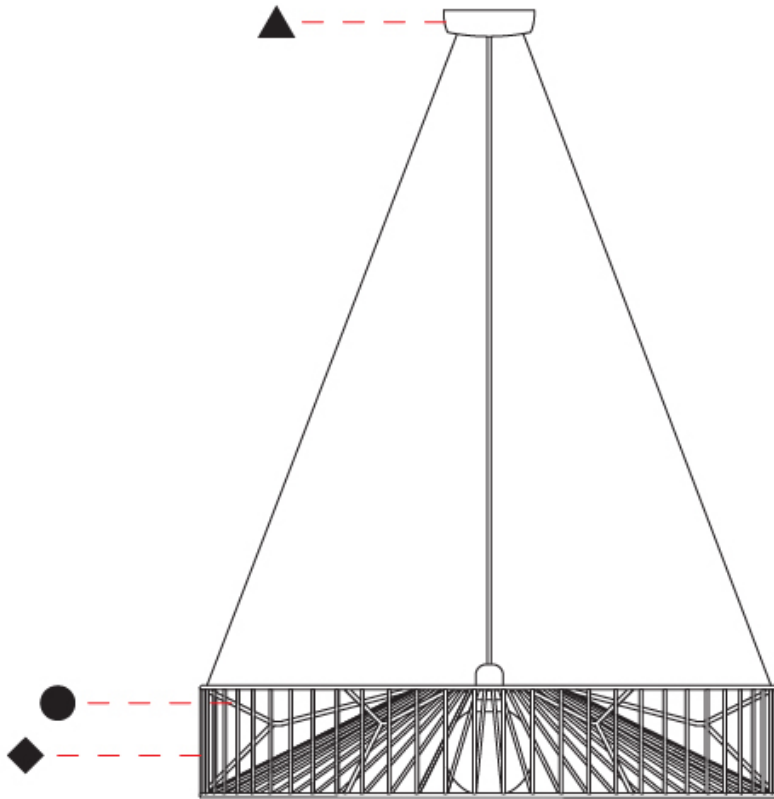

D111182-

PROJECT _____

TYPE _____

SPECIFIER _____

QUANTITY _____

DATE _____

D