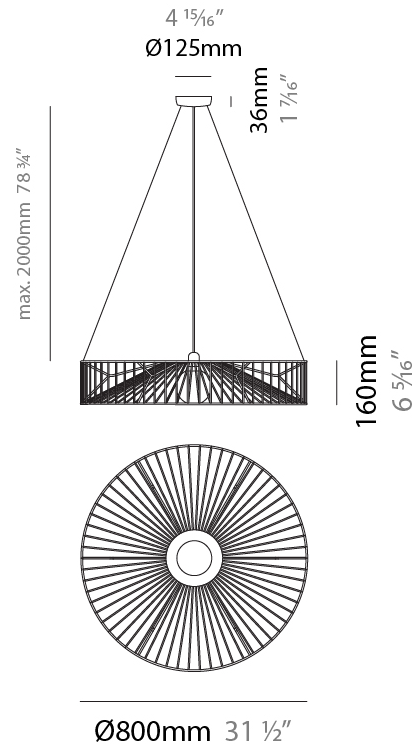

MARIOLA SUSPENSION

D111182-

base number   Finish Options   Finish Options   Finish Options

1. To build a product code in our configurator select the specify button on the base model # product page
2. To build a manual product code on this datasheet choose from the options listed below in blue font and add the suffix to the base model #

GENERAL

Series: Mariola
Brand: Ole
Division: Design
Mounting Type: Suspension
Mounting Location: Ceiling
Subcategory: Pendant

PHYSICAL

Shape: Abstract
Diameter (mm): 800
Diameter (in): 31 1/2
Height (mm): 160
Height (in): 6 3/16
Max. Overall Height (mm): 2160
Max. Overall Height (in): 85 1/16
Light Distribution: Omnidirectional
Fixture Finish: BEI / BLK / BLU / COG / DGN / GRY / MRN / MOC / MUS / OLV / SIL / STN / TER / WHI
Holder Finish: MWH / MBK
Accent Finish: WHI / GSD
Fixture Material: Fabric Cord / Metal
Cable Details: 2,000mm/78 3/4" Transparent Cable

ELECTRICAL

Number of Lamps: 1
Lamp Type: LED Retrofit
Bulb Included: Bulb Not Included
Max. Wattage Per Lamp (W): 20
Lamp Base: E26
Input Voltage (V): 120
Upon Request: 277Vac / GU24

LED

OPTICAL

RATINGS AND CERTIFICATIONS

Certified By: Certified for North American Standards
IP rating: IP20

PROJECT _____
TYPE _____
SPECIFIER _____
QUANTITY _____
DATE _____